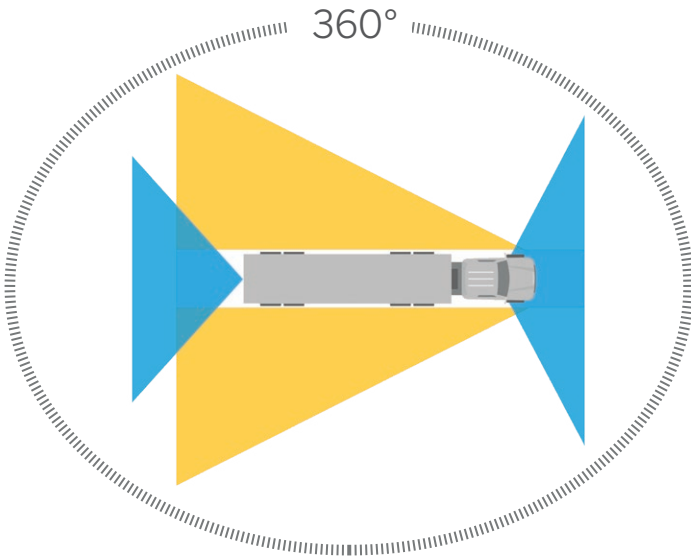

GET 360-DEGREE VIEWS OF YOUR FLEET.